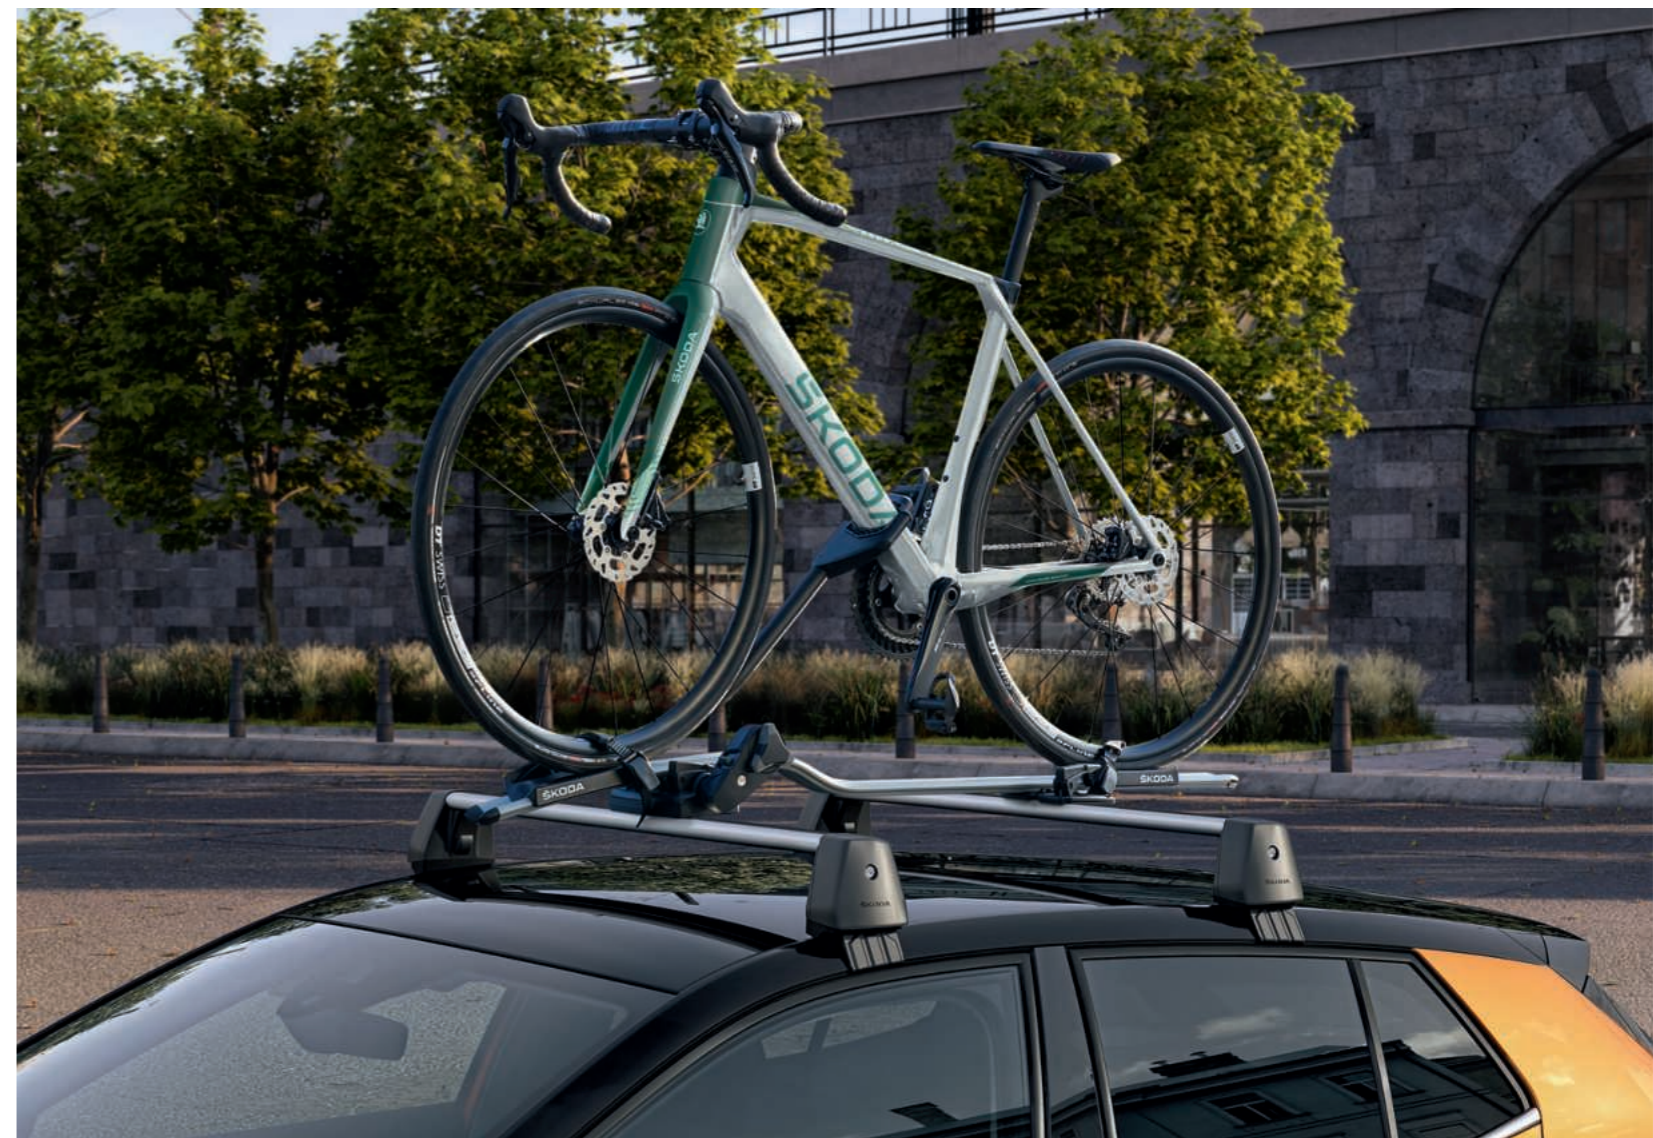

Always contact your local dealer to purchase and install a suitable towbar for your car.

**Towbar adapter –
from 13-pin to 7-pin socket**

EAZ 000 001A

Towbar rack for 2 bicycles

5E3 071 105 | LHD

**Assembly
manual**