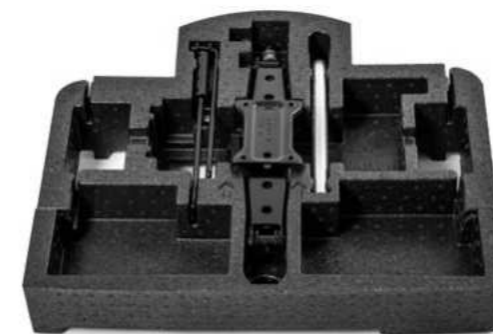

**Mechanical gearbox locking system for LHD**

5E3 071 775 | manual transmission

**18" spare wheel – space saver\***

5E3 601 011L | 3.5J × 18" ET25.5 125/70 R18

**Snow chains**

000 091 387AK | for 16" and 17" wheels